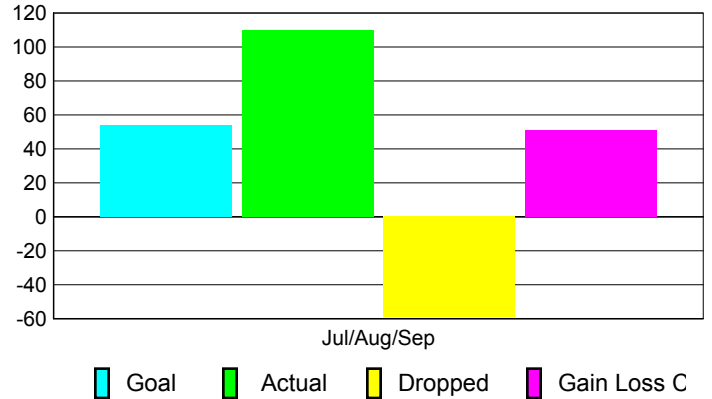

Membership Results 2010-2011

Goal, New, Dropped, Gain/Loss

Comparison of Membership Gain/Loss

Current Year Compared to the Previous Year